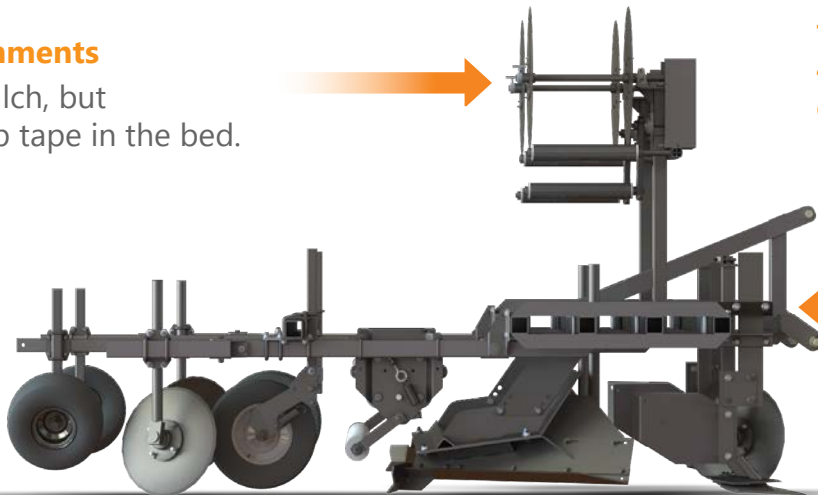

ML4600

Plastic Mulch Layer

CROPCARE[®]

ML4600

Bed Layer Combo

Lay plastic mulch flat.
Or, lay beds from 5 to 10 inches.

Two Drip Tape Attachments

Not only lay plastic mulch, but
simultaneously run drip tape in the bed.

Works well for
tractors of
45 horsepower
or more.

Adjustable Bed Height

10"
5"

Use this QR code to learn more
about our line of vegetable equipment.
Or visit us at CropCareEquipment.com.

Plastic Mulch Layer