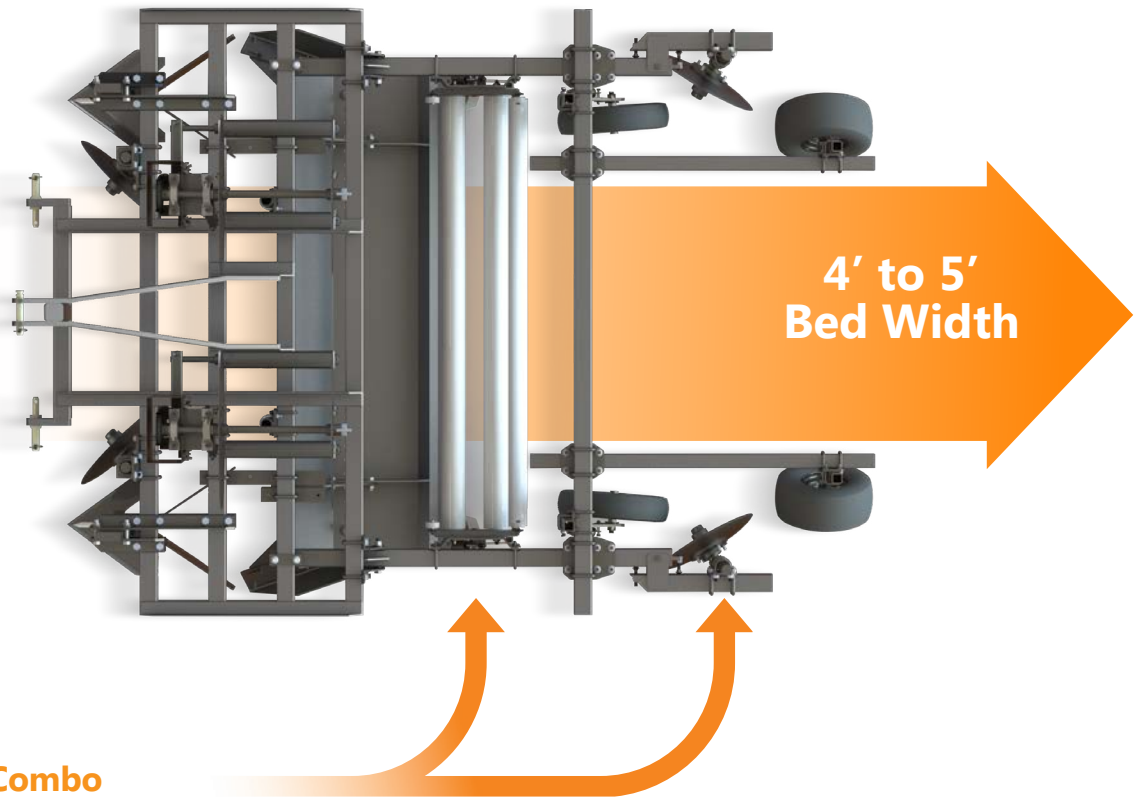

ML4600

Plastic Mulch Layer

CROPCARE[®]

ML4600

Bed Layer Combo

Lay plastic mulch flat.
Or, lay beds from 5 to 10 inches.

Two Drip Tape Attachments

Not only lay plastic mulch, but
simultaneously run drip tape in the bed.

Works well for
tractors of
45 horsepower
or more.

Adjustable Bed Height

10"
5"

Use this QR code to learn more
about our line of vegetable equipment.
Or visit us at CropCareEquipment.com.

Plastic Mulch Layer